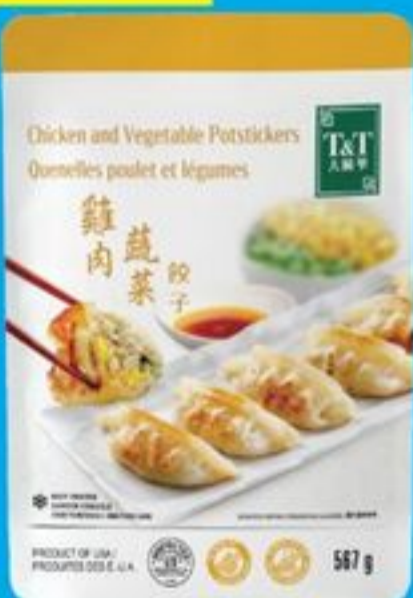

$5

T&T POTSTICKERS
SELECTED VARIETIES, FROZEN,
567 G
20439005, EA