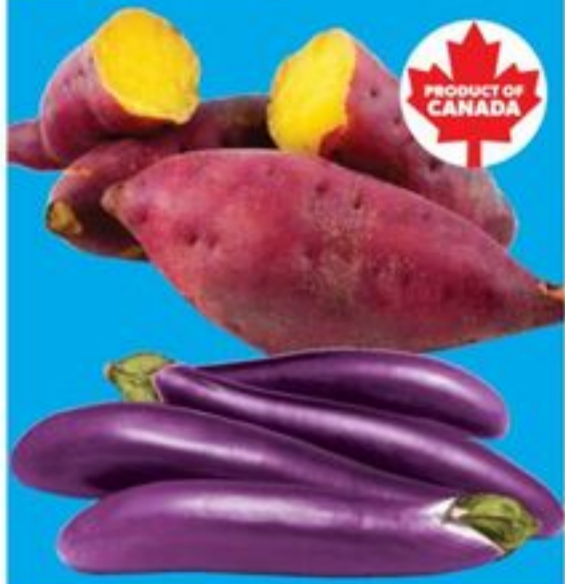

SHOP NOW

1.88
LB
4.14/KG

JAPANESE SWEET YAM
PRODUCT OF CANADA OR
LONG EGGPLANT
PRODUCT OF MEXICO

2.88
LB
6.35/KG

BABY OR SHANGHAI BOK CHOY
PRODUCT OF MEXICO OR U.S.A.

2/\$5
OR 3.00 EA

SNOW OR SUGAR SNAP PEAS
PRODUCT OF CHINA, 200 G.