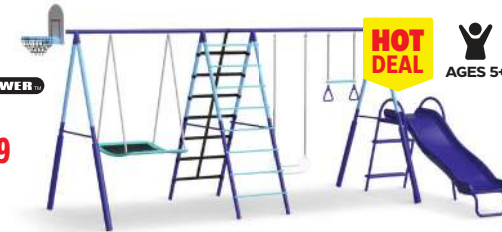

SAVE $60
269⁹⁹

Reg 329.99
11.25/24 mo**

Sunset Slam Metal Swing Set. 6.07' H x 7.71' L x 7.54' W. 184-1996-6.

Save up to $370 Sale 139.99-999.99 Reg 239.99-1319.99 Selected Swing Sets and Trampoline. 84-0045X/184-0754X.

SAVE UP TO
$130

Sale 19.99-799.99
Reg 24.99-999.99
Selected Basketball
Equipment. 184-0669X.