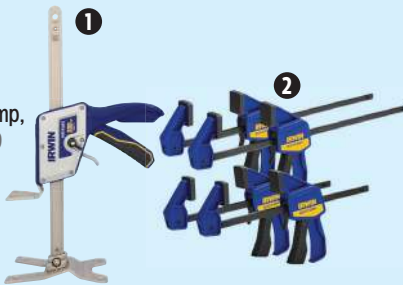

SAVE $25
49⁹⁹
Reg 74.99
MASTERCRAFT®
50' Outdoor Extension Cord. 1-tap. Lit end. 52-2307-6.

NOMA
SAVE $5
24⁹⁹
Reg 29.99
6-Outlet Power Bar. 1 USB-A/1 USB-C ports with rapid charge. 6-ft cord. 152-2673-4.

Save up to $65 Sale 13.99-152.99 Reg 19.99-220.99
Selected Outdoor Extension Cords, Power Bars and Shop Light. 52-2317X/152-2598X.

20x
Bonus CT Money*

Energizer

7²⁹-17⁹⁹

Lithium Coin, 1 or 2-Pk or A23 Mercury-Free Batteries, 2-Pk. 65-0042X.

CHANNELOCK

SAVE $100

Sale 199.99 8.34/24 mo^{††} **Reg 299.99**
8-Pc Pliers Set with Tool Roll. 58-2062-4.

Save up to $50 Sale 29.99-129.99
Reg 34.99-179.99 Selected Adjustable Wrenches, Pliers, Sets and Wire Stripper. 58-2068X.

IRWIN

SAVE UP TO $55

1 Sale 99.99 **Reg 154.99**
Quick-Lift Manual Jack & Clamp, 10". 57-2507-0. **2 Sale 29.99** **Reg 39.99**
Grip Clamp Set, 4-Pc. Two 6" and two 12". 57-4232-0.

Save up to $15 Sale 4.99-49.99
Reg 9.99-64.99 Selected Hand Tools, Clamps and Measuring Tools. 57-0280X.