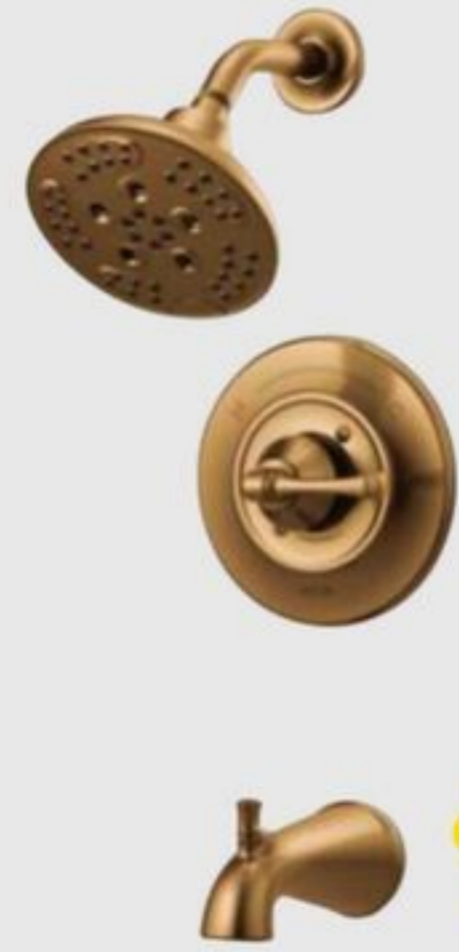

**BACKYARD
LIVING EVENT**

**SAVE 25%
Delta Faucets***

**Trask™
Pull Down
Kitchen Faucet**

1 to 4 hole installation.
Matte black finish.
3227-105

Was \$419.99
314⁹⁷
13.12/24 mo¹

Includes
soap
dispenser!

**Sandover™
Lavatory Faucet**

Was \$169.99
127⁴⁷

**Lakewood
Lavatory Faucet**

3 hole installation.
Chrome finish.
3227-218

Was \$189.99
142⁴⁷

**Sandover™
Tub & Shower
Faucet**

Chrome finish.
3227-020

Was \$349.99
262⁴⁷
10.94/24 mo¹

**Valdosta®
Pull Down
Kitchen Faucet**

1 to 4 hole installation.
Champagne bronze finish.
3227-111

Was \$499.99
374⁹⁷
15.62/24 mo¹

Includes
soap
dispenser!

**Archdale™
Lavatory Faucet**

3 hole installation.
Champagne bronze finish.
3228-134

Was \$299.99
224⁹⁷

**Archdale™
Tub & Shower
Faucet**

Champagne bronze finish.
3227-127

Was \$469.99
352⁴⁷
14.69/24 mo¹

**FLEXIBLE
FINANCING!**

*Off regular price. Cannot be combined with other offers. Home Store owners may limit quantities. Excludes special orders.