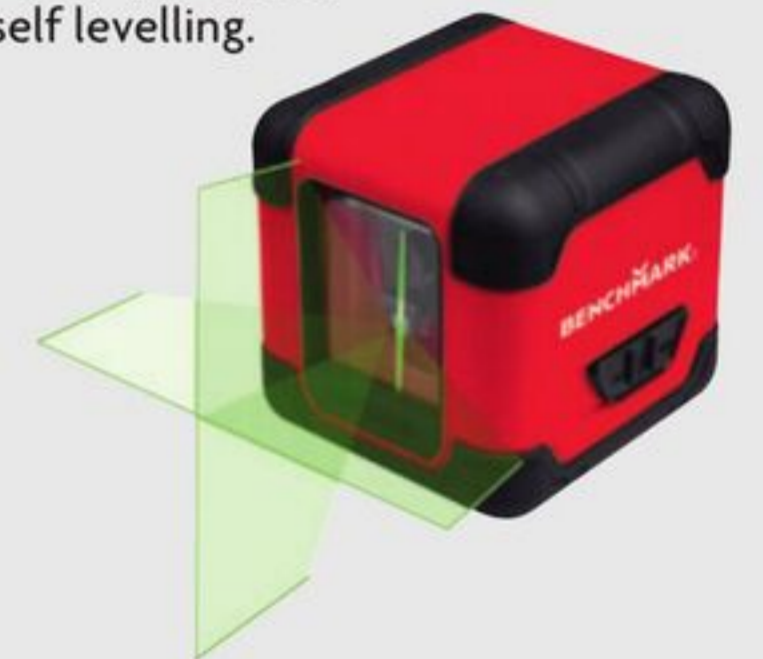

Cross Line Laser Level

2 green beams, 65' range, accurate up to +/-1/8" at 33'.
IP54 rated, self levelling.
1082-003

Was $76.99
61⁴⁷

SAVE 33%