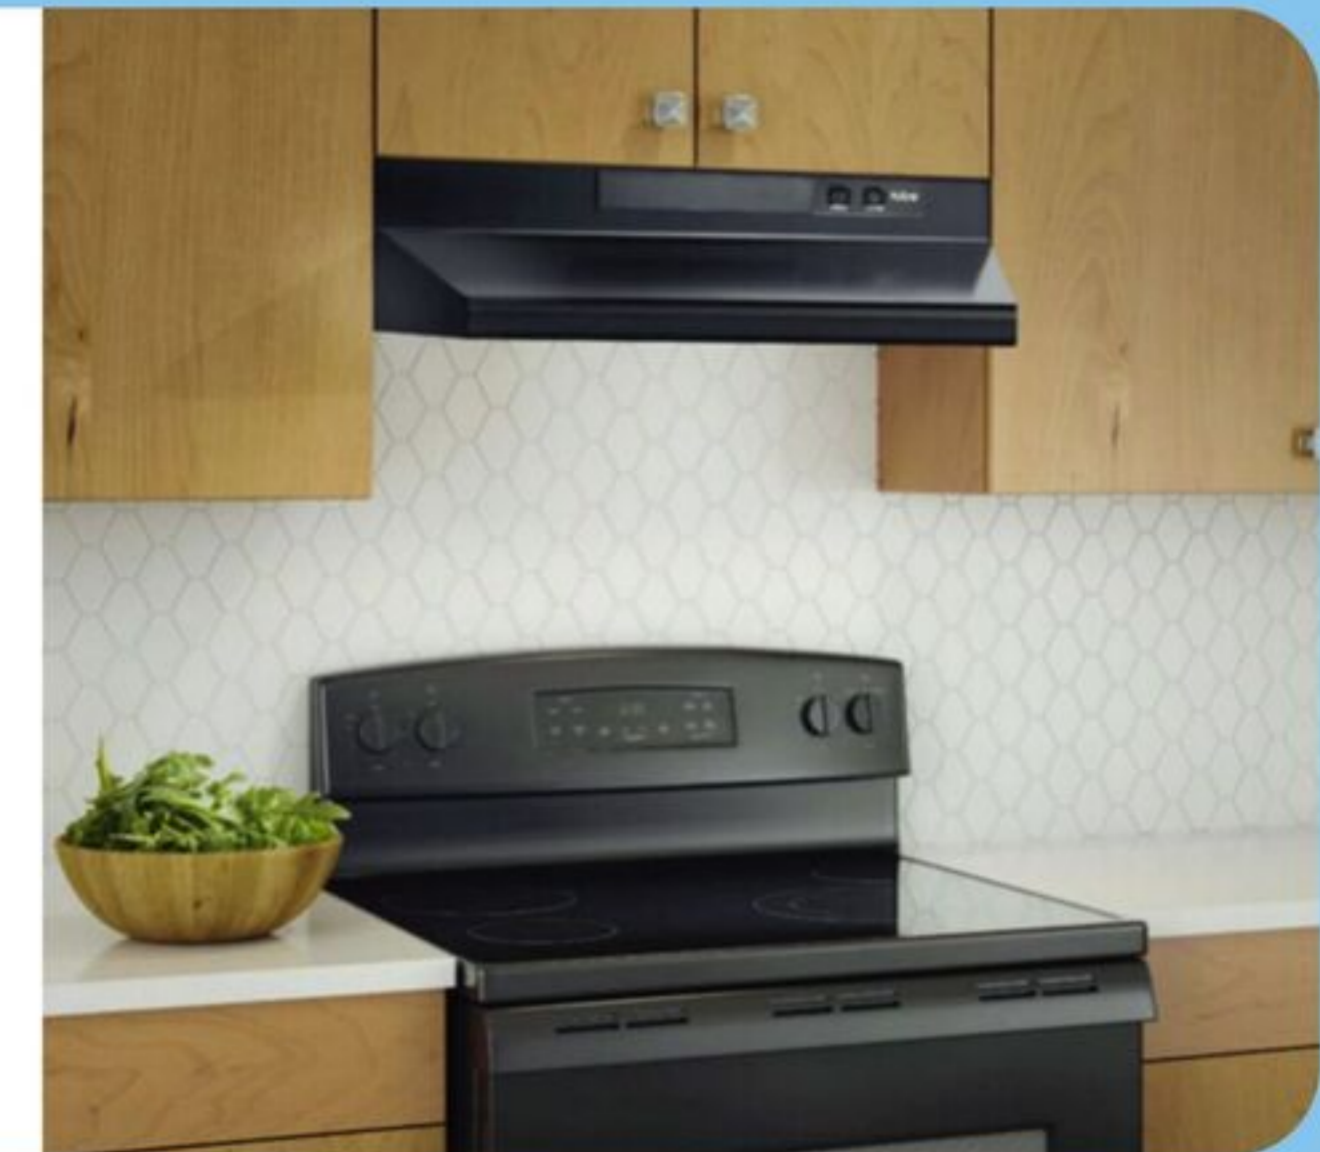

24" 210 Max CFM Range Hood White. 3854-405

Was $144.99
114⁹⁷