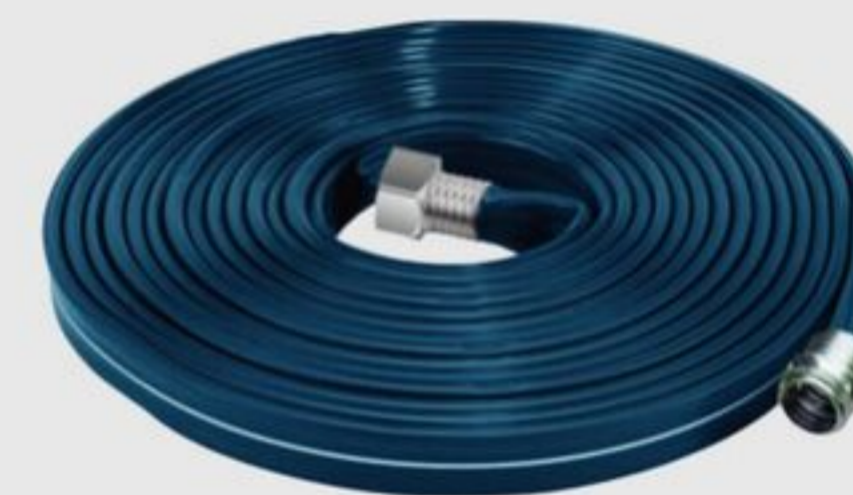

Was \$29.99
14⁹⁷

**Deck/Patio
Hose Reel**

175'. 5042-222

Was \$49.99
24⁹⁷

2 Pc. Nozzle Set
Includes 7 pattern and
adjustable flow nozzles.
5042-697

**HOME
ESSENTIALS**

Was \$24.99
12⁴⁷
Set

**Double Soaker
Garden Hose**

50'. 5038-048

Was \$24.99
12⁴⁷

Flat Garden Hose

5/8" x 50'. 5038-065

Was \$39.99
19⁹⁷

*Off regular price. Cannot be combined with other offers. Home Store Owners may limit quantities.

Want more inspiration and project tips? **Check out the Here's How Hub.**