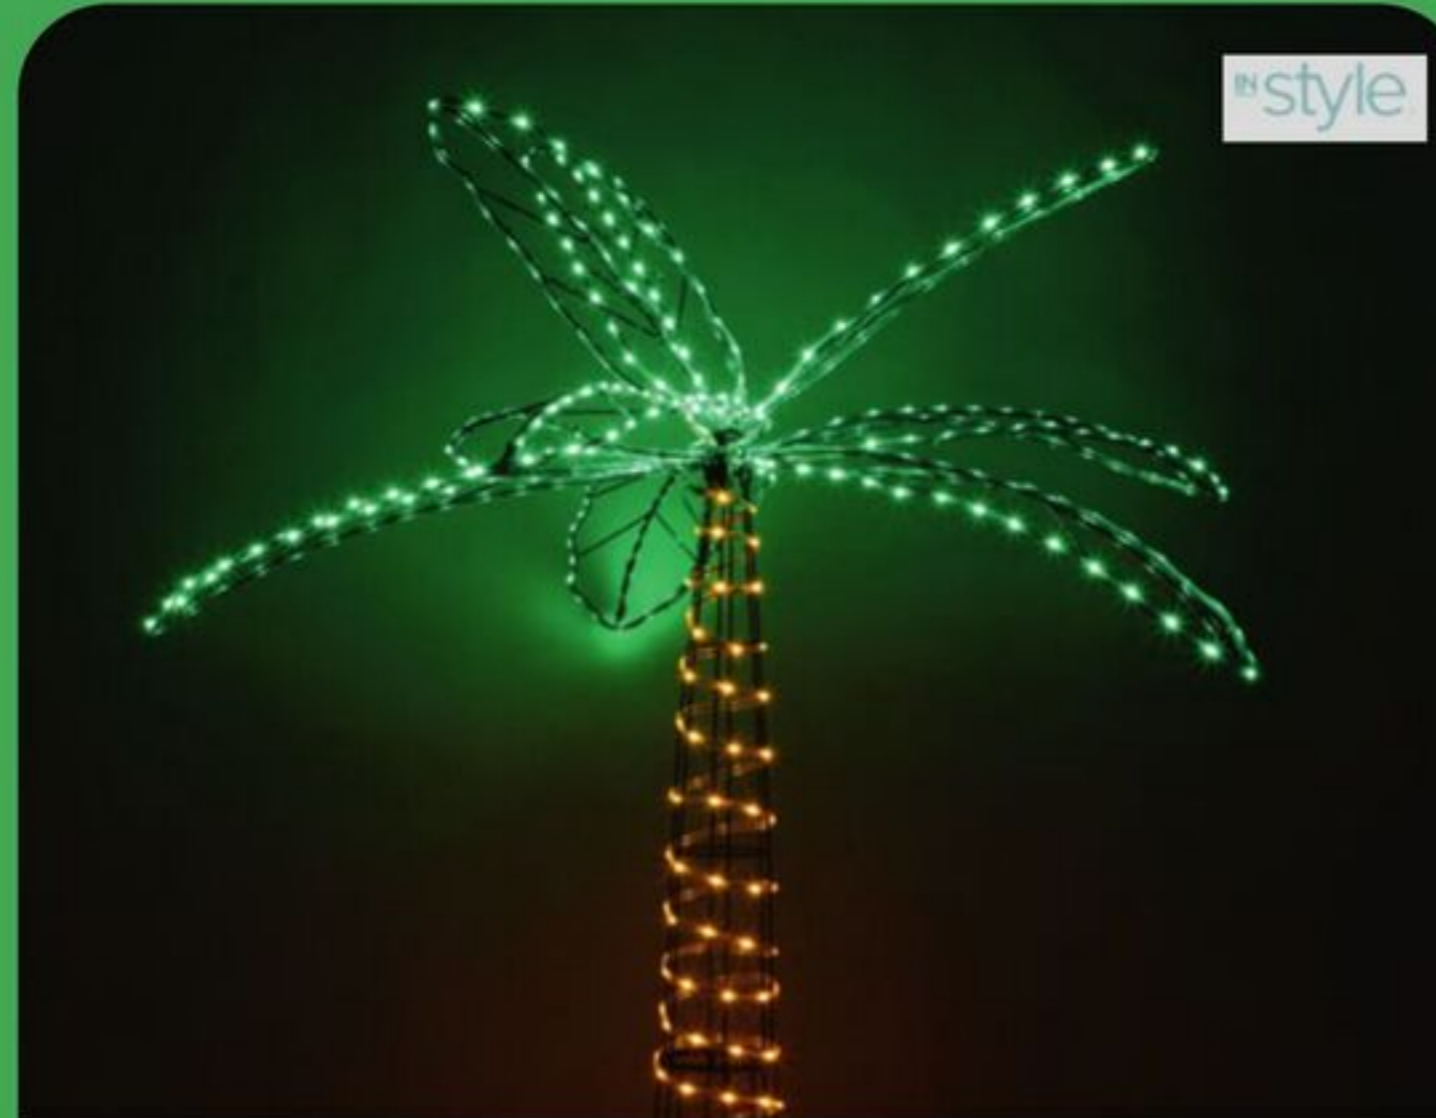

56289 RMS-2

EVENT# 9215HH ENG

ELEVATE YOUR OUTDOORS

SAVE \$100 Wicker Egg Chair

6411-891

Was \$299.99
199⁹⁷

SAVE 20% Lighted Palm Tree

340 green LEDs, 160 gold LEDs.
6'. 5656-149