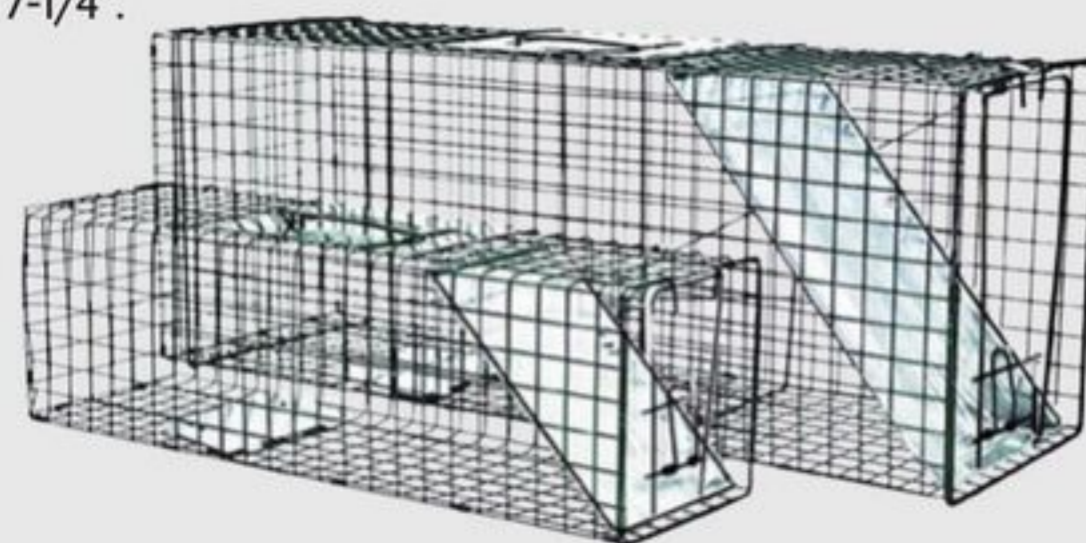

Country Maintenance Dog Food
18 kg. 5937-391

Was \$29.99
23⁹⁷

SAVE 25%

Twin Motion LED Security Lights
1400 lumens. Black or white. 3646-458/459

Was \$66.99
49⁹⁷ Each

SAVE 30%

2 Pc. Live Animal Trap Set
32" x 10-1/4" x 12-3/4" and 24" x 7-1/4" x 7-1/4". 7685-001