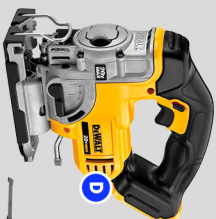

DEWALT

FREE VALUE OF $219

00276151 «000409603»

WHEN YOU BUY CHOOSE ITEM STARTING AT $219

A

B

C

D

E

F

A Impact driver

Includes bag, charger and battery.
00277645 «000492959»

B 1/2" drill/driver

Includes bag, charger and battery.
00277649 «000492963»

C Impact driver

Tool only.
00277648 «000492962»

D Jigsaw

Tool only.
00275732 «000367029»

E Oscillating tool

Tool only.
00277184 «000470906»

F Reciprocating saw

Tool only.
00275730 «000367028»

20 VOLTS

SAVE 19% $778

~~$969~~

Sliding compound mitre saw

Tool only.
00278048 «000510799»

12 in. VOLTS

SAVE 19% $798

~~$969~~

Table saw with stand

00275708 «000359447»

10 in. VOLTS

15 AMPS

SAVE 37% $198

~~$319~~

Drill/driver and impact driver combo kit

Includes bag, charger and 2 batteries.
00278095 «000513036»

CORDLESS BRUSHLESS

20 VOLTS

BOSCH

SAVE 25% $599

~~$799~~

Table saw

Battery and charger included.
19836575 «000495360»

8 1/2 in. VOLTS

18 VOLTS

SAVE 10% $249

~~$279~~

Rotary hammer

19835194 «000319965»

ELECTRIC

8 AMPS

ONLY $119

Laser measure tool

165' range. Rubber housing.
19836451 «000483791»

Makita

SAVE 19% $209

~~$259~~

2-pack lithium-ion batteries

11975423 «000463994»

18 VOLTS

4 AH

SAVE 47% $329

~~$399~~

Drill and impact driver combo kit

18 VOLTS

3 AMPS

SAVE 25% $119

~~$159~~

Inflator

11975492 «000494440»

CORDLESS

18 VOLTS