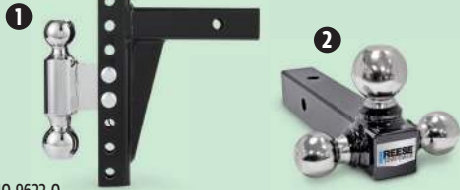

SAVE UP TO
\$20

1 Sale 99.99 Reg 119.99 MotoMaster Black Chrome Adjustable Dual Ball Mount. 40-9622-0.

2 Sale 71.99 Reg 84.99 Reese Towpower Chrome Tri-Ball Trailer Hitch Mount. 40-6925-8.

Save up to \$50 Sale 41.99-249.99 Reg 46.99-299.99 Selected Towing Accessories. 40-6968X.