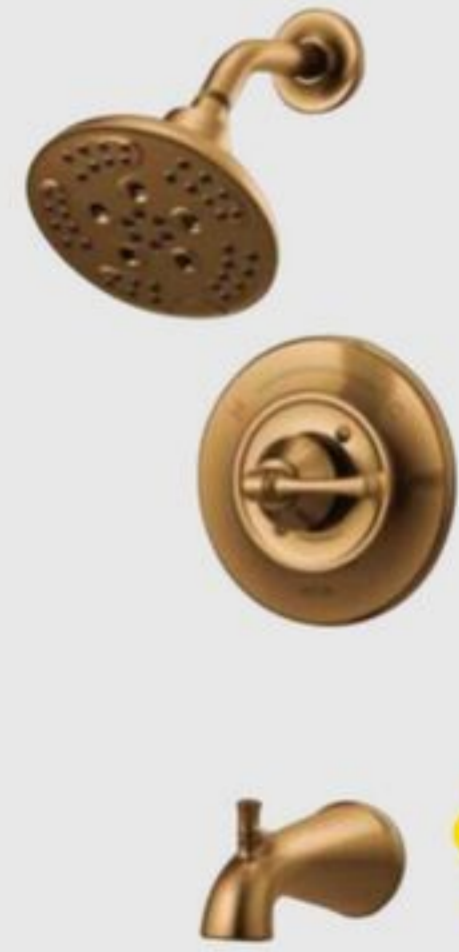

**BACKYARD
LIVING EVENT**

**SAVE 25%
Delta Faucets***

**Trask™
Pull Down
Kitchen Faucet**

1 to 4 hole installation.
Matte black finish.
3227-105

Was \$419.99
314⁹⁷
13.12/24 mo¹

Includes
soap
dispenser!

**Sandover™
Lavatory Faucet**

Was \$169.99
127⁴⁷

**Lakewood
Lavatory Faucet**

3 hole installation.
Chrome finish.
3227-218

Was \$189.99
142⁴⁷

**Sandover™
Tub & Shower
Faucet**

Chrome finish.
3227-020

Was \$349.99
262⁴⁷
10.94/24 mo¹

**Valdosta®
Pull Down
Kitchen Faucet**

1 to 4 hole installation.
Champagne bronze finish.
3227-111

Was \$499.99
374⁹⁷
15.62/24 mo¹

Includes
soap
dispenser!

**Archdale™
Lavatory Faucet**

3 hole installation.
Champagne bronze finish.
3228-134

Was \$299.99
224⁹⁷

**Archdale™
Tub & Shower
Faucet**

Champagne bronze finish.
3227-127

Was \$469.99
352⁴⁷
14.69/24 mo¹

**FLEXIBLE
FINANCING¹**

*Off regular price. Cannot be combined with other offers. Home Store owners may limit quantities. Excludes special orders.