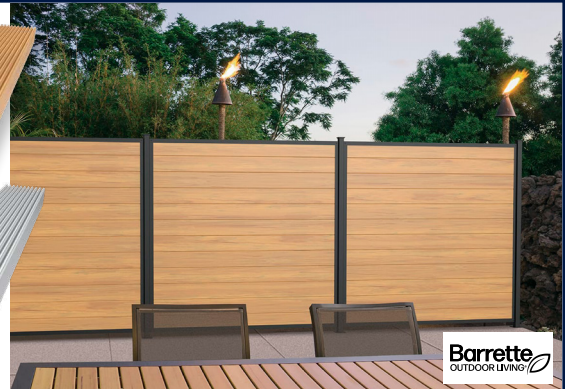

SAVE **15%**

A 12-pack vinyl fence boards
Natural wood.
1" x 6" x 6'.
65885036 «000506886»
~~179.99~~ \$152 ea.
B 12-pack vinyl fence boards
White.
1" x 6" x 6'.
65885001 «000484415»
~~154.99~~ \$131 ea.