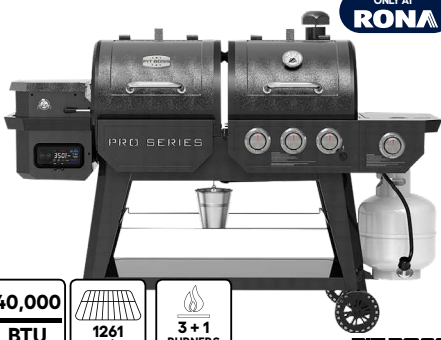

Landon & Co. by RONA.

SAVE \$50
~~499.99~~ **449.99**

Propane gas cooking griddle
36". 89715006 <<000515318>>

50,000 BTU
700 sq. in.
4 BURNERS

SAVE \$50
~~\$299~~ **\$249**

Propane gas barbecue
89715003 <<000508878>>

SAVE \$20
~~119.99~~ **99.99**

Portable propane gas griddle
22". 93015000 <<000514306>>

17,000 BTU
236 sq. in.
2 BURNERS

NEW

ONLY **99.99**

Propane gas pizza oven
64775009 <<000514533>>

NEW

NATURAL GAS ALSO AVAILABLE

PELLETS
1056 sq. in.
Bluetooth

ONLY AT **RONA**

ONLY **29.99**

Wood pellets
Gourmet competition.
40-lb. 92915001 <<000513898>>

NEW

OTHER FLAVORS AVAILABLE

PITMASTERS Choice

SAVE \$200
~~1409.99~~ **1299.99**

"Pro Series" pellet and propane gas combo barbecue
49255024 <<000476298>>

ONLY AT **RONA**

40,000 BTU
1261 sq. in.
3 + 1 BURNERS

PIT BOSS

SAVE \$200
~~1499.99~~ **999.99**

Charcoal grill
66995003 <<000514408>>