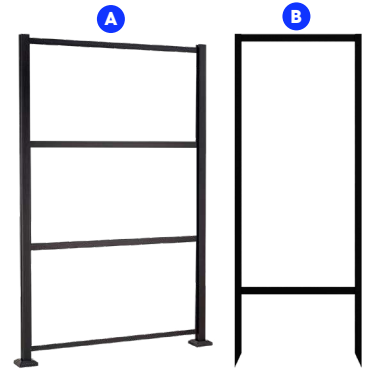

B Decorative panels frame kit

Aluminum. 2' x 4'. 65885040 «000516034» ~~99.99~~ **84.99** ea.