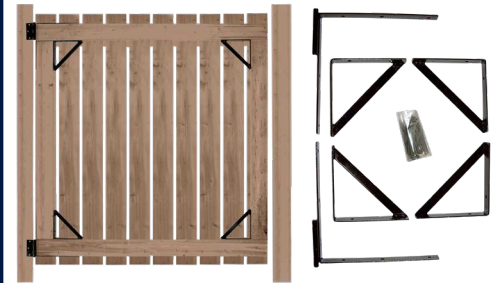

Gate kit

Steel. Includes hinges, brackets and screws. (Lumber sold separately.) 8064008 «000277808»