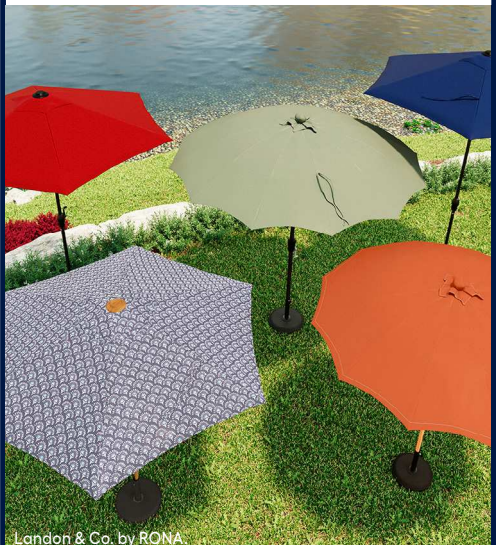

Landon & Co. by RONA.