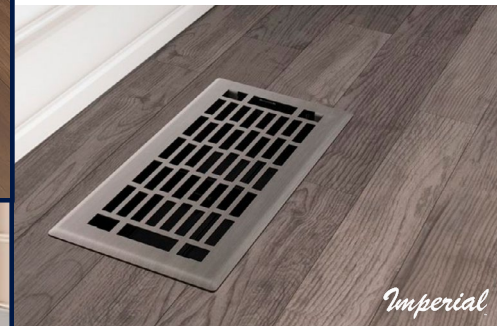

SAVE **10%**
All LANDON & CO. stair components
 Landon & Co. by RONA.

SAVE **15%** All IMPERIAL floor, ceiling and wall registers
 Shown:
 1152037 «000179506»
~~11.99~~ **10.19** ea.

SAVE 9%
8.49
~~9.39~~
Foam insulated subfloor panel
 23.5" x 23.5" x 1".
 01925006 «000502727»