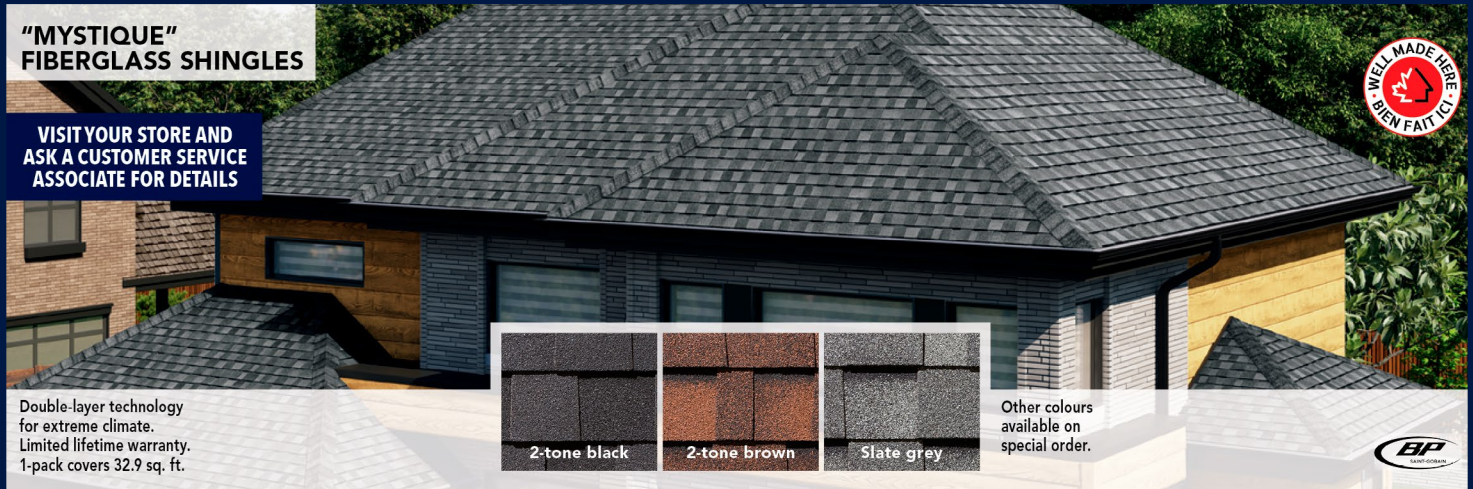

**"MYSTIQUE"
FIBERGLASS SHINGLES**

VISIT YOUR STORE AND
ASK A CUSTOMER SERVICE
ASSOCIATE FOR DETAILS

Double-layer technology
for extreme climate.
Limited lifetime warranty.
1-pack covers 32.9 sq. ft.