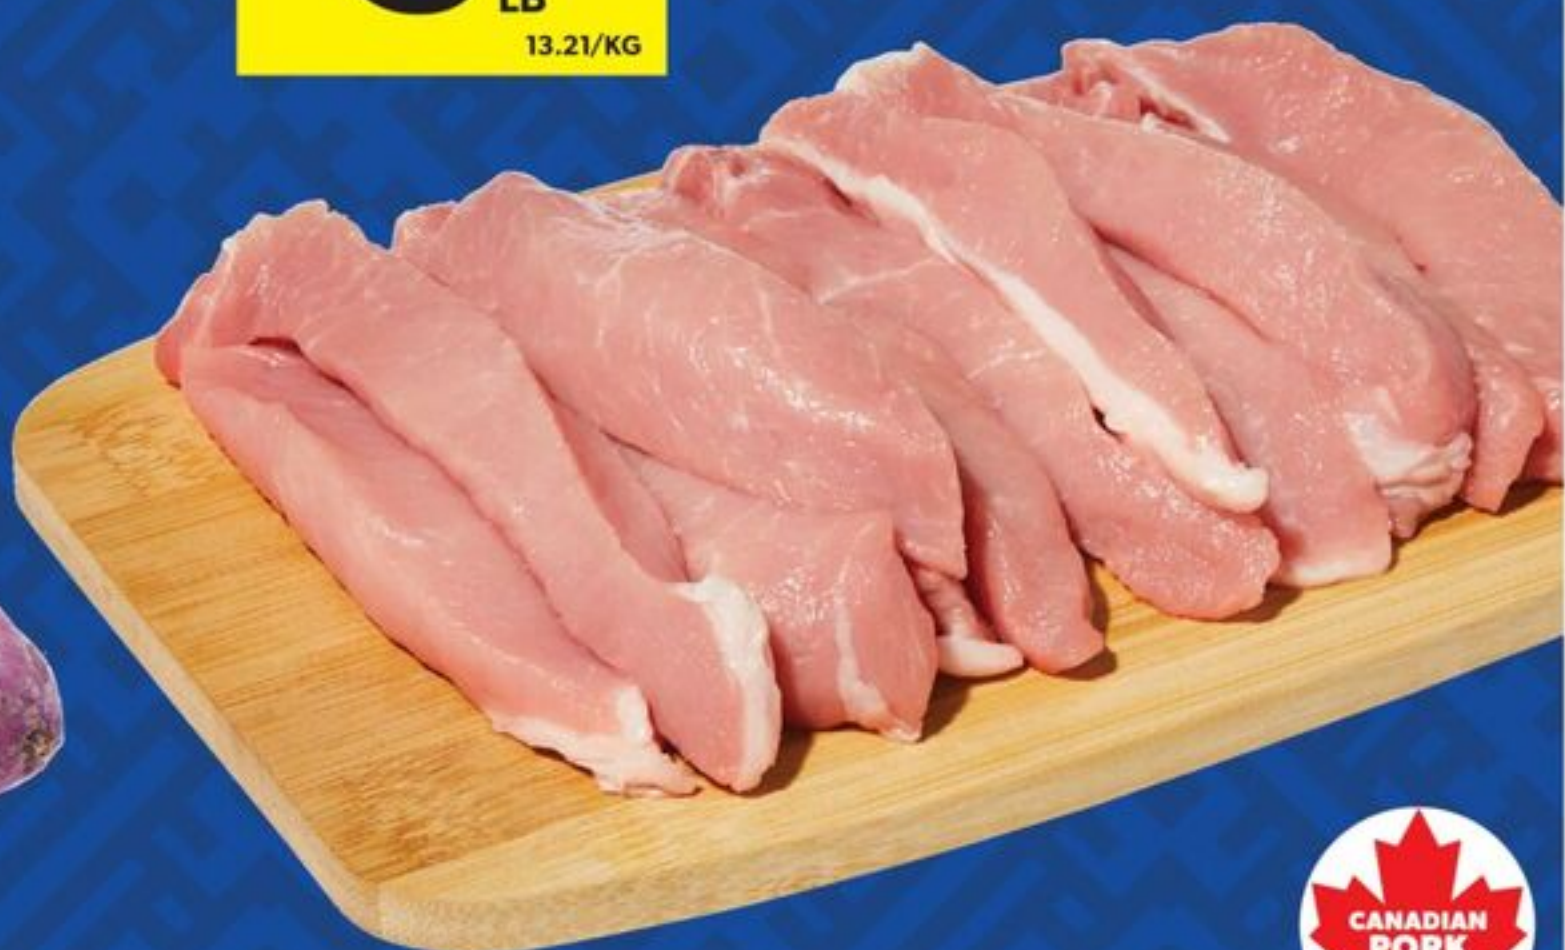

PREPARED IN CANADA

Discover over 150 Filipino products for less

Shop the world in our aisles

SHOP NOW

1.97
LB
4.34/KG

PURPLE UBE YAM
PRODUCT OF CANADA
20849858001_KG

5.99
LB
13.21/KG

PORK STIR FRY
FRESH
21662738_KG