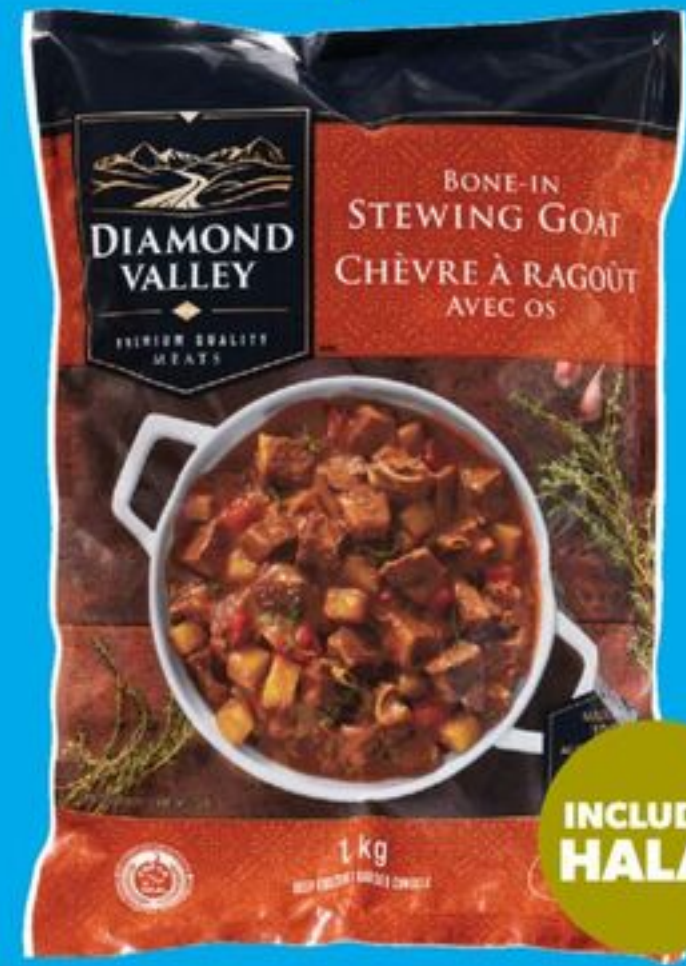

INCLUDES HALAL

1⁴⁹
LB
3.28 /KG

OPO SQUASH
PRODUCT OF MEXICO
20142055001_KG